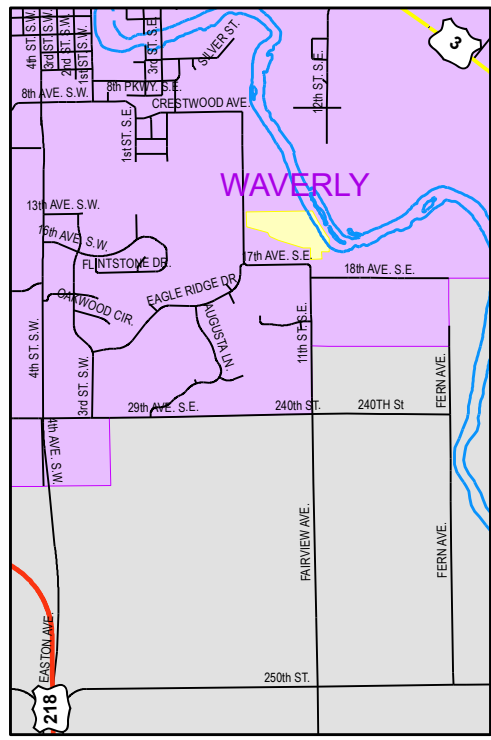

**Winzenburge Prairie
8th St SE
Waverly, Iowa 50677
21 Acres - No Hunting**

Managed by
Bremer County Conservation
1104 S. Main St; PO Box 412
Tripoli, Iowa 50676
(319) 882-4742
www.co.bremer.ia.us

Legend

-  Park
-  Road ROW
-  Rivers & Streams