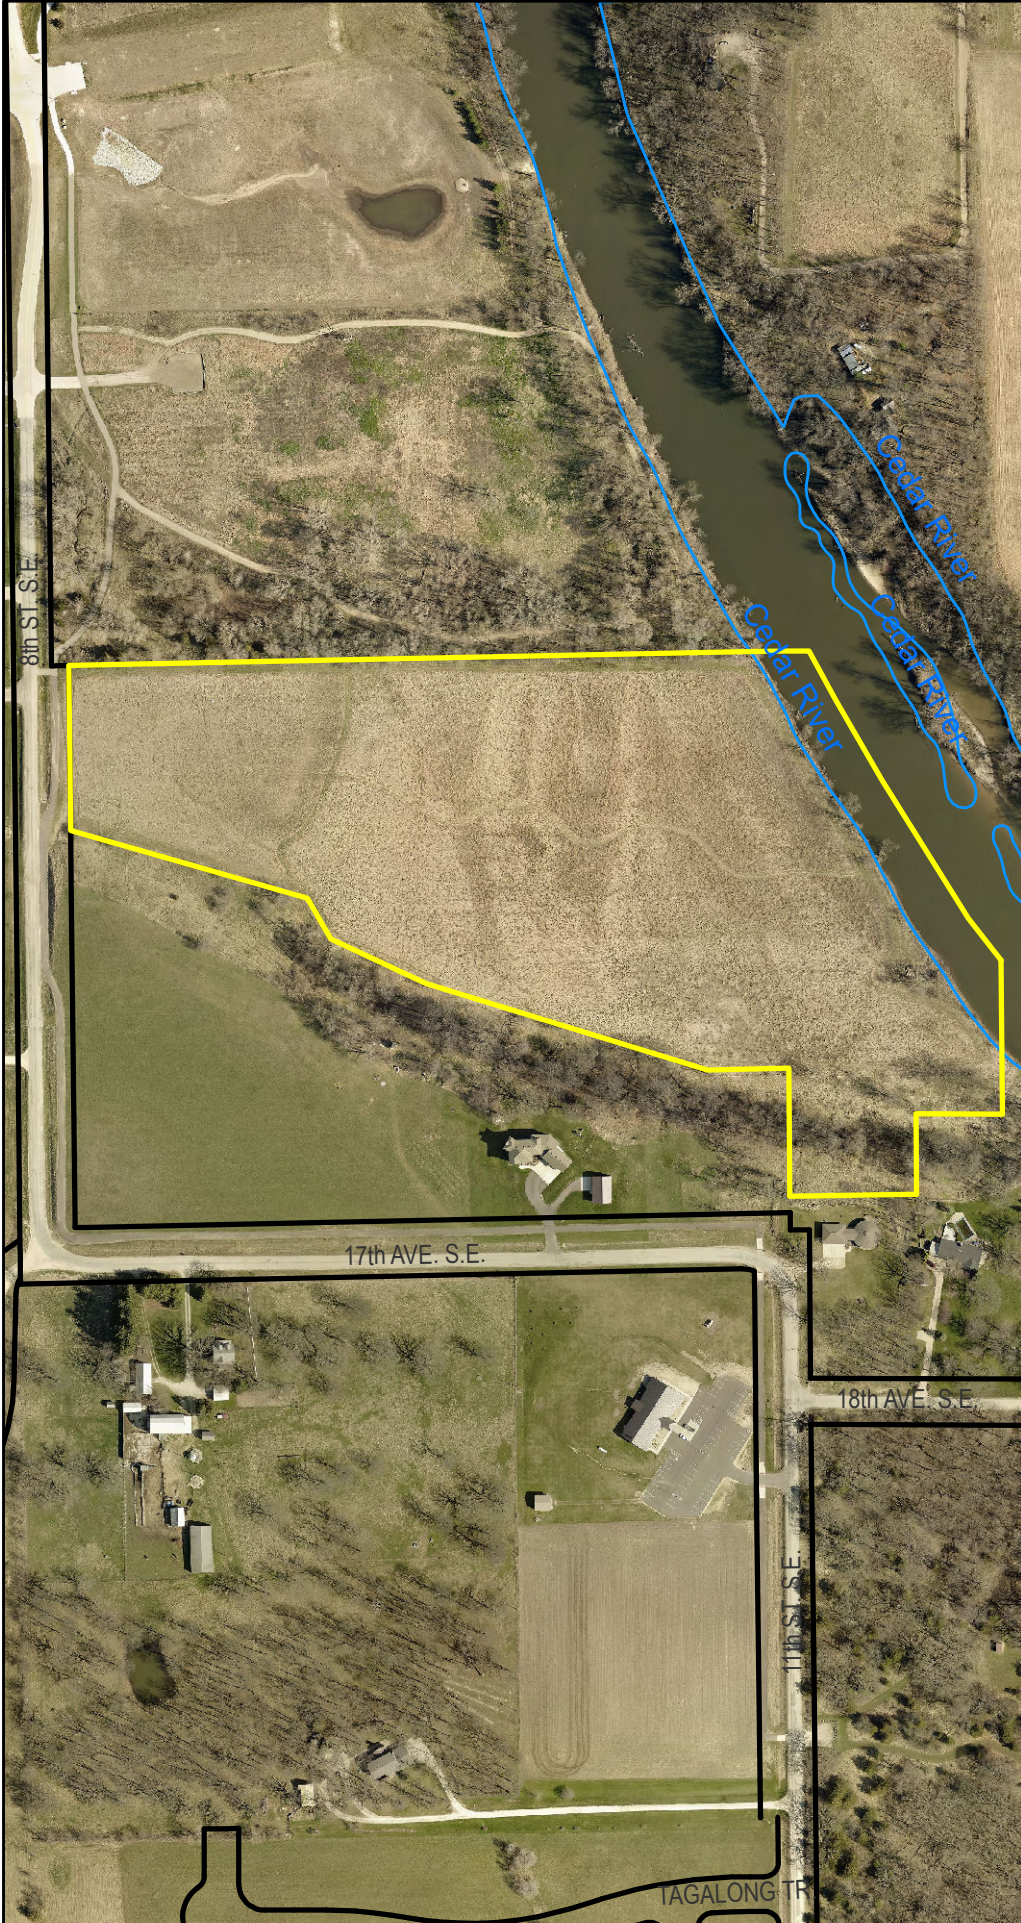

**Winzenburge Prairie
8th St SE
Waverly, Iowa 50677
21 Acres - No Hunting**

Managed by
Bremer County Conservation
1104 S. Main St; PO Box 412
Tripoli, Iowa 50676
(319) 882-4742
www.co.bremer.ia.us

Legend

-  Park
-  Road ROW
-  Rivers & Streams